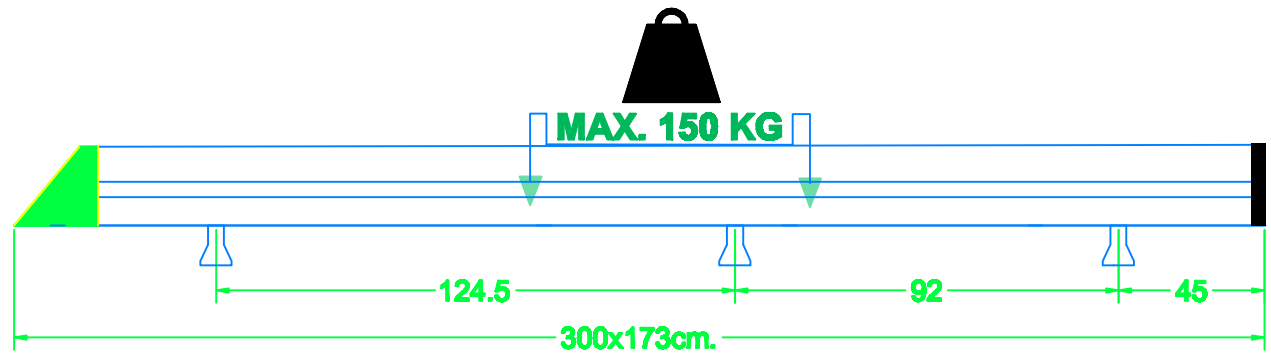

Citroën Jumper 2007
Fiat Ducato 2007
Peugeot Boxer 2007

300x173 cm. L1 H1

	6x		6x		6x
	6x		12x		6x
	6x		18x		6x
	6x		6x		

MONTAGEFILM KING-ALU IMPERIAAL

12/2015 ALUCJKL300173S ALUFDKL300173S ALUPBKL300173S