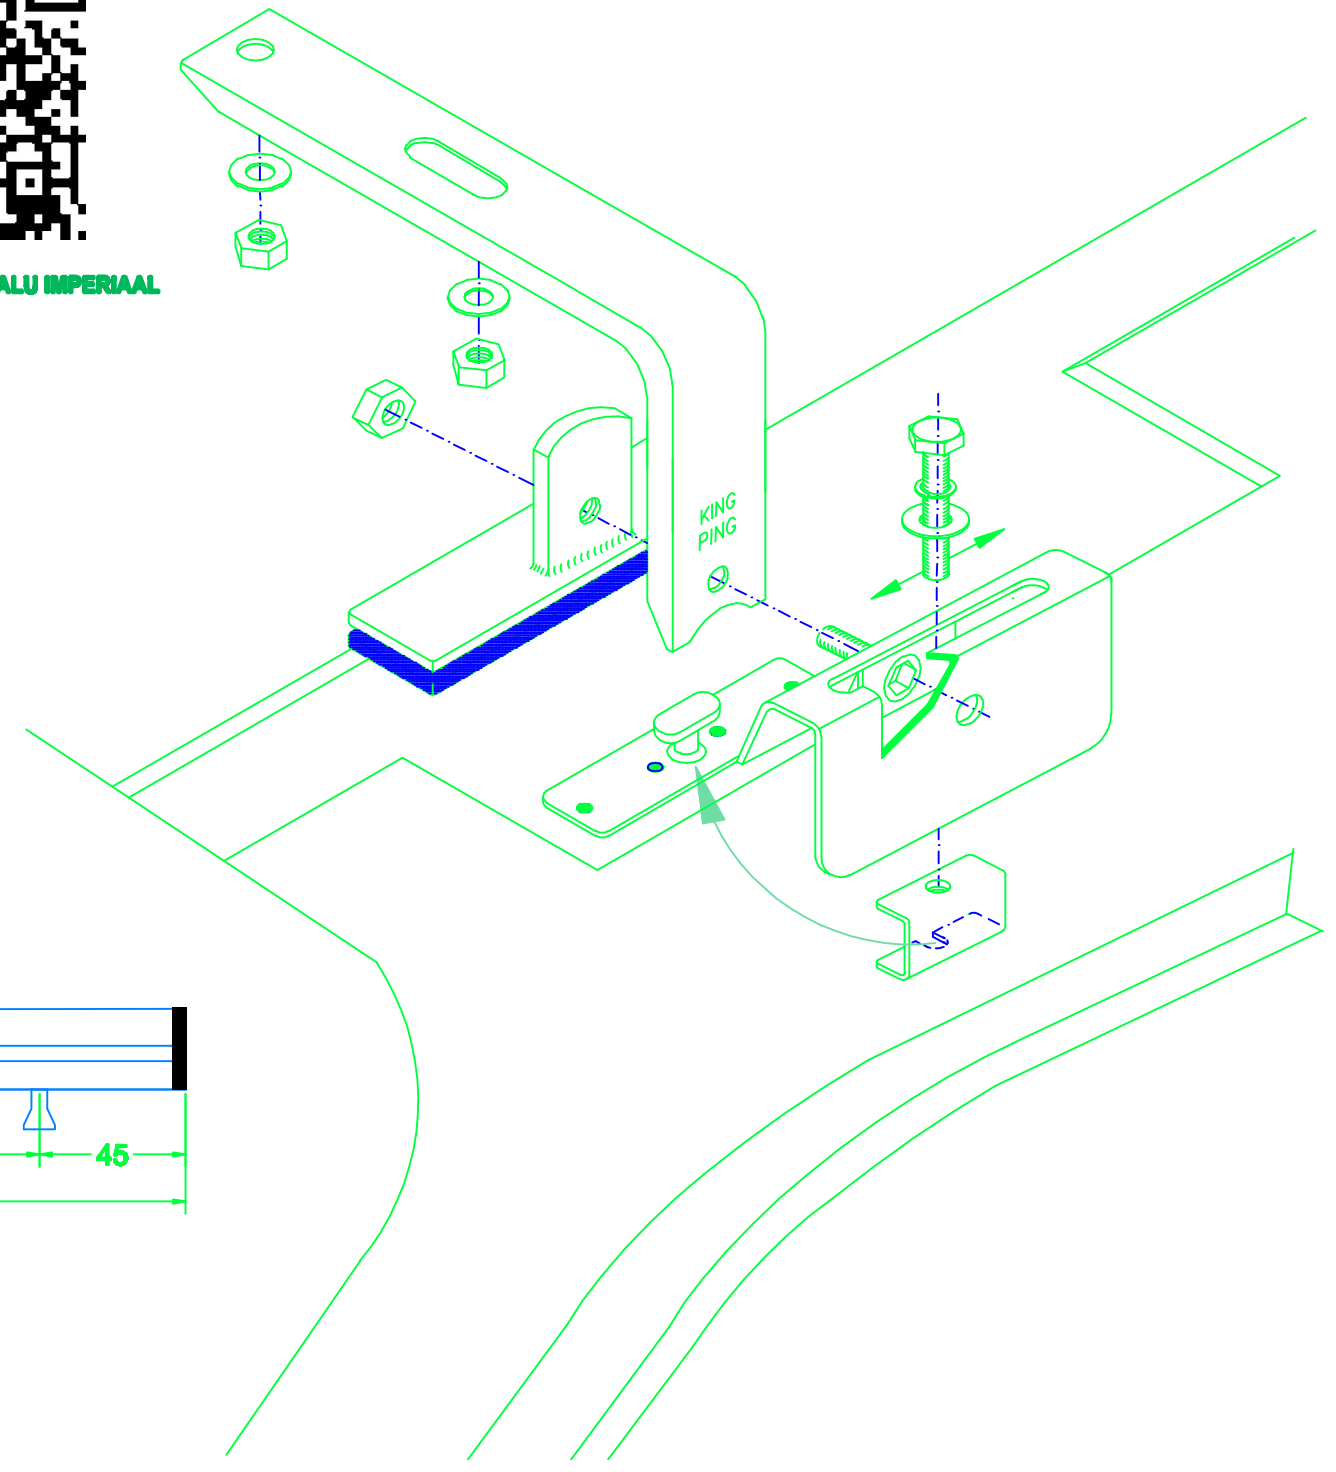

Citroën Jumper 2007
Fiat Ducato 2007
Peugeot Boxer 2007

300x173 cm. L1 H1

	6x		6x		6x
	6x		12x		6x
	6x		18x		6x
	6x		6x		

MONTAGEFILM KING-ALU IMPERIAAL

12/2015 ALUCJKL300173S ALUFDKL300173S ALUPBKL300173S