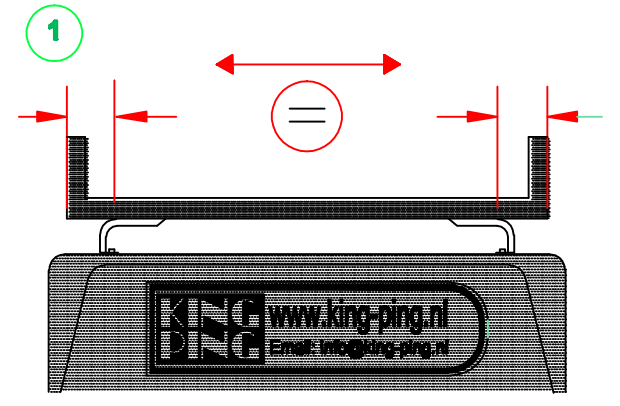

Citroën Jumper 2007
Fiat Ducato 2007
Peugeot Boxer 2007

300x173 cm. L1 H1

	6x		6x		6x
	6x		12x		6x
	6x		18x		6x
	6x		6x		

MONTAGEFILM KING-ALU IMPERIAAL

12/2015 ALUCJKL300173S ALUFDKL300173S ALUPBKL300173S