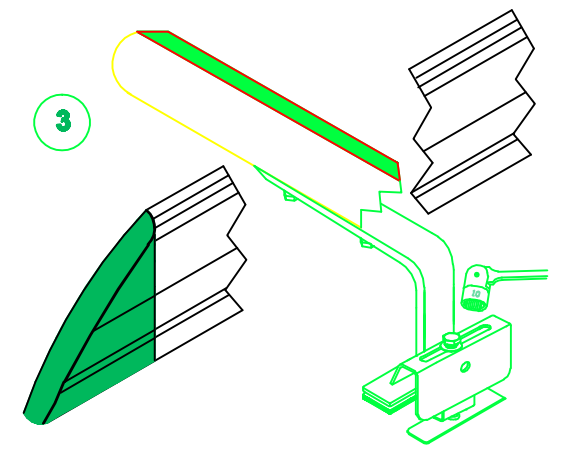

Citroën Jumper 2007
Fiat Ducato 2007
Peugeot Boxer 2007

300x173 cm. L1 H1

	6x		6x		6x
	6x		12x		6x
	6x		18x		6x
	6x		6x		

MONTAGEFILM KING-ALU IMPERIAAL

12/2015 ALUCJKL300173S ALUFDKL300173S ALUPBKL300173S